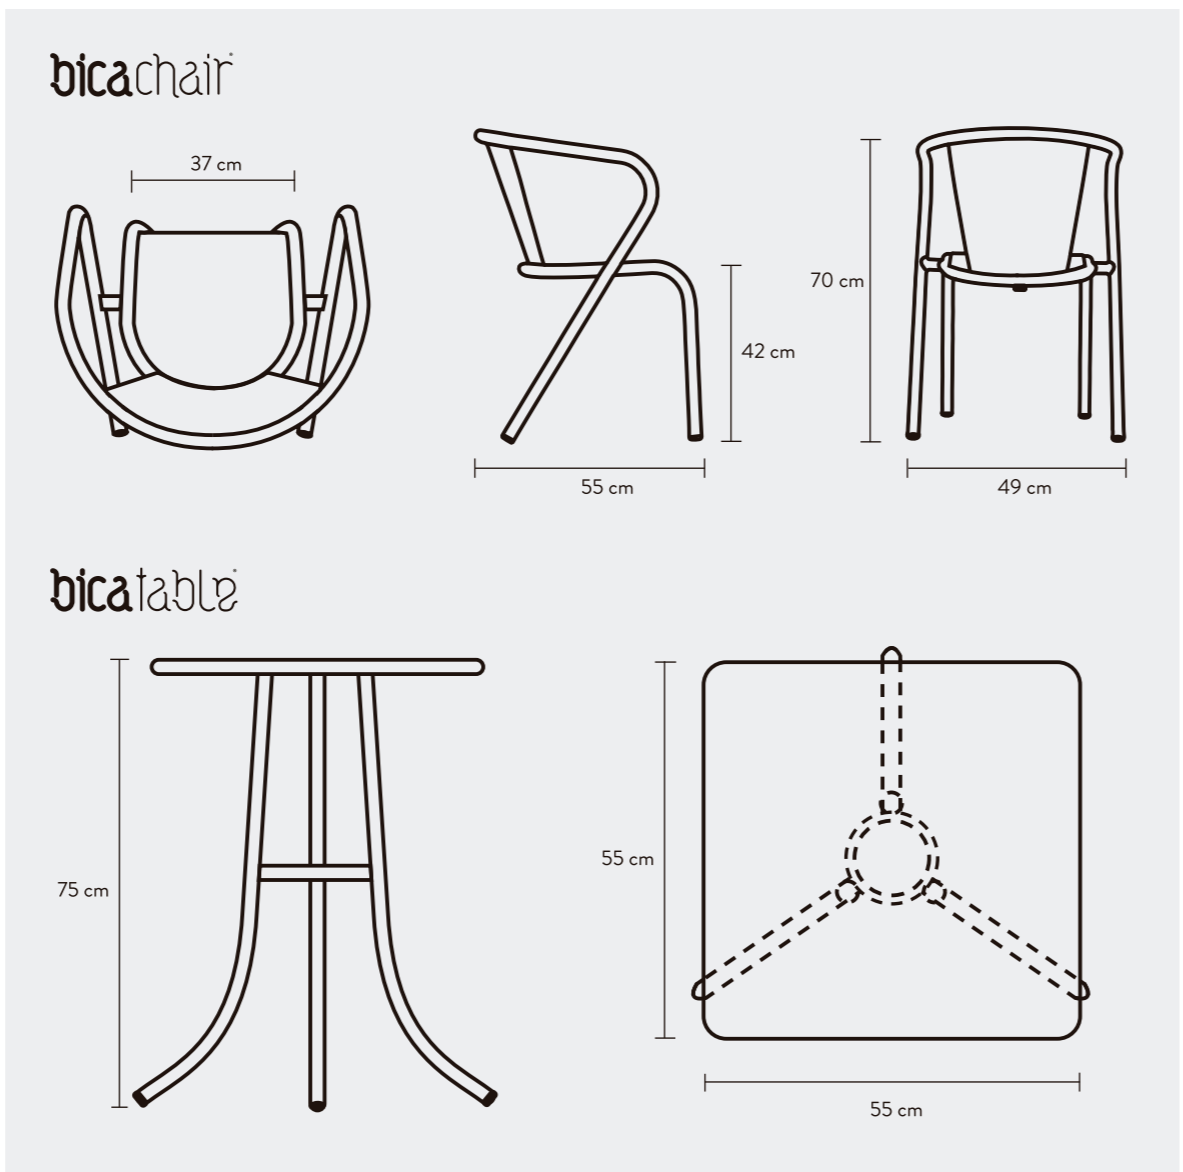

bicachair.

+200 COLORS
AVAILABLE

including RAL system

Keeping its original construction in iron steel, **BICAchair** has a 100% polyester coating finishing and a diverse color range, from the golden age of the 50's to the most current and trending palettes, making it a very versatile product perfectly adapted to today's market.

100% THERMO HARDENED POLYESTER FINISHING.

bica
chair.
TO SHARE MOMENTS

info@bicachair.com

+351 916 333 847
+351 918 402 724

www.bicachair.com

PORTUGAL

bica
chair.
TO SHARE MOMENTS